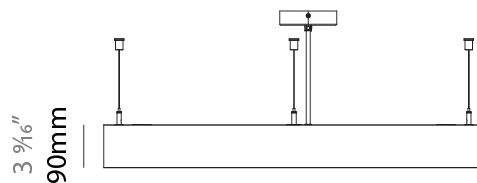

GENERAL

Series: Glorious Slim Acoustic
Brand: Prolicht
Division: Architectural
Mounting Type: Suspension
Mounting Location: Ceiling
Subcategory: Acoustic

PHYSICAL

Shape: Round
Length (mm): 800
Length (in): 31 1/2
Width (mm): 90
Width (in): 3 9/16
Light Distribution: Direct / Indirect
Weight (kg): 9.026
Weight (lbs): 19.90
Diffuser: PMMA - Opal / Micro-Prism
Fixture Finish: SSR / BKV / CWI / CRY / HAB / UFT / ITA / RUA / FTG / MYG / LOD / PUS / FRO / FUP / KIA / POP / BLS / SPG / MEY / GOH / GUM / CHC / COM / ABZ / JAG / OBR / MOS / ROR
Holder Finish: ANC / ASH / BNA / BTC / BZE / CEL / EGG / EVG / FOG / FOS / FST / FUA / IRI / IRO / KHA / LIC / LIM / MER / MSN / MUS / ONX / PEA / PLU / POL / PPY / RAY / ROY / RST / STE / SWD / TAN / TAU
Fixture Material: Aluminum
Cable Details: 2 000mm / 78 3/4" or 6 000mm / 236 1/4" Transparent Cable

ELECTRICAL

Lamp Type: LED (Zhaga Standard)
Input Wattage (W): 79
Total Output Wattage (W): 72
Dimming: Phase Dimming / 0-10V Dimming / Matter Dimming
Driver Included: Yes
Driver Location: Integrated
Driver Type: Constant Current - 120 / 277Vac
Driver Class: Class 2
Input Voltage (V): 120 - 277
Constant Current (MA): 350

LED

Color Temperature (°K): 2700 / 3000 / 3500 / 4000
Nominal Lumen (lm): Max 7070
CRI: >90 CRI
Lamp Life (hrs): 50000

OPTICAL

RATINGS AND CERTIFICATIONS

Certified By: CSA Certified to UL and CSA Standards
IP rating: IP20