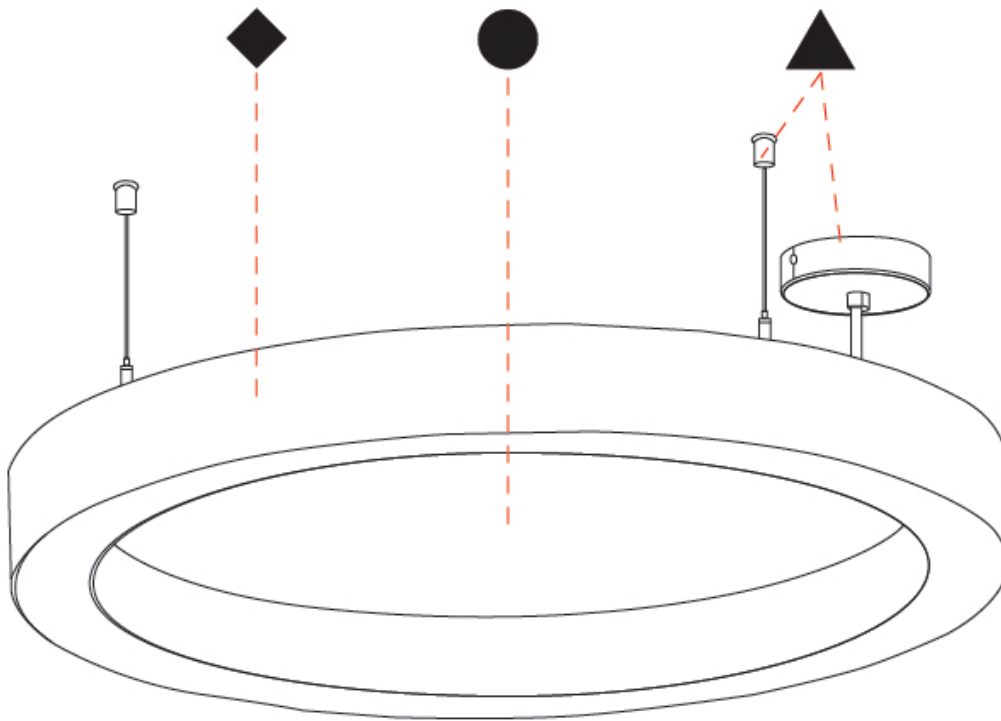

GLORIOUS SLIM ACOUSTIC SUSPENSION

A300380-

PROJECT	_____
TYPE	_____
SPECIFIER	_____
QUANTITY	_____
DATE	_____