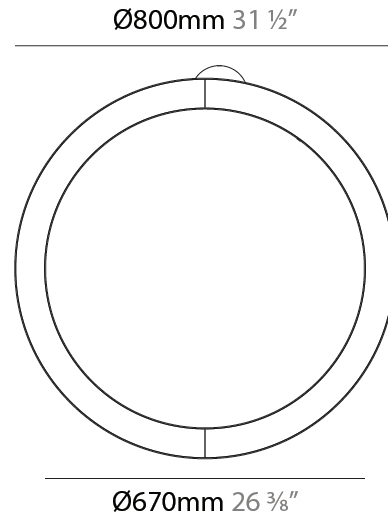

GENERAL

Series: Glorious Slim Acoustic
Brand: Prolicht
Division: Architectural
Mounting Type: Suspension
Mounting Location: Ceiling
Subcategory: Acoustic

PHYSICAL

Shape: Round
Length (mm): 800
Length (in): 31 1/2
Width (mm): 90
Width (in): 3 9/16
Light Distribution: Direct / Indirect
Weight (kg): 9.026
Weight (lbs): 19.90
Diffuser: PMMA - Opal / Micro-Prism
Fixture Finish: SSR / BKV / CWI / CRY / HAB / UFT / ITA / RUA / FTG / MYG / LOD / PUS / FRO / FUP / KIA / POP / BLS / SPG / MEY / GOH / GUM / CHC / COM / ABZ / JAG / OBR / MOS / ROR
Holder Finish: ANC / ASH / BNA / BTC / BZE / CEL / EGG / EVG / FOG / FOS / FST / FUA / IRI / IRO / KHA / LIC / LIM / MER / MSN / MUS / ONX / PEA / PLU / POL / PPY / RAY / ROY / RST / STE / SWD / TAN / TAU
Fixture Material: Aluminum
Cable Details: 2 000mm / 78 3/4" or 6 000mm / 236 1/4" Transparent Cable

ELECTRICAL

Lamp Type: LED (Zhaga Standard)
Input Wattage (W): 79
Total Output Wattage (W): 72
Dimming: Phase Dimming / 0-10V Dimming / Matter Dimming
Driver Included: Yes
Driver Location: Integrated
Driver Type: Constant Current - 120 / 277Vac
Driver Class: Class 2
Input Voltage (V): 120 - 277
Constant Current (MA): 350

LED

Color Temperature (°K): 2700 / 3000 / 3500 / 4000
Nominal Lumen (lm): Max 7070
CRI: >90 CRI
Lamp Life (hrs): 50000

OPTICAL

RATINGS AND CERTIFICATIONS

Certified By: CSA Certified to UL and CSA Standards
IP rating: IP20