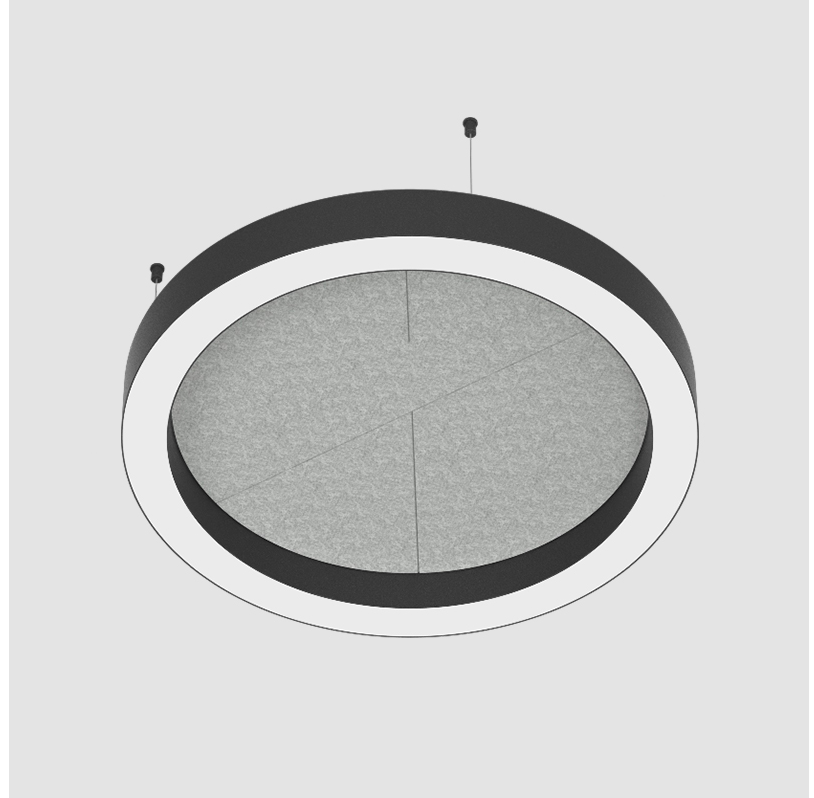

GENERAL

Series: Glorious Slim Acoustic
Brand: Prolicht
Division: Architectural
Mounting Type: Suspension
Mounting Location: Ceiling
Subcategory: Acoustic

PHYSICAL

Shape: Round
Length (mm): 800
Length (in): 31 1/2
Width (mm): 90
Width (in): 3 9/16
Light Distribution: Direct / Indirect
Weight (kg): 9.026
Weight (lbs): 19.90

Diffuser: [PMMA - Opal / Micro-Prism](#)
Fixture Finish: [SSR / BKV / CWI / CRY / HAB / UFT / ITA / RUA / FTG / MYG / LOD / PUS / FRO / FUP / KIA / POP / BLS / SPG / MEY / GOH / GUM / CHC / COM / ABZ / JAG / OBR / MOS / ROR](#)
Accent Finish: [ANC / ASH / BNA / BTC / BZE / CEL / EGG / EVG / FOG / FOS / FST / FUA / IRI / IRO / KHA / LIC / LIM / MER / MSN / MUS / ONX / PEA / PLU / POL / PPY / RAY / ROY / RST / STE / SWD / TAN / TAU](#)
Fixture Material: Aluminum
Cable Details: [2 000mm / 78 3/4" or 6 000mm / 236 1/4" Transparent Cable](#)

ELECTRICAL

Lamp Type: LED (Zhaga Standard)
Input Wattage (W): 77
Total Output Wattage (W): 70
Dimming: [Non-Dimmable](#)
Driver Included: Yes
Driver Location: Integrated
Driver Type: Constant Current - Universal
Driver Class: Class 2
Input Voltage (V): 120 - 277

LED

Color Temperature (°K): [2700 / 3000 / 3500 / 4000](#)
Max. Delivered Lumen (lm): Max 9579
Nominal Lumen (lm): Max 12223
CRI: >90 CRI
Lamp Life (hrs): 50000

OPTICAL

RATINGS AND CERTIFICATIONS

Certified By: CSA Certified to UL and CSA Standards
IP rating: IP20