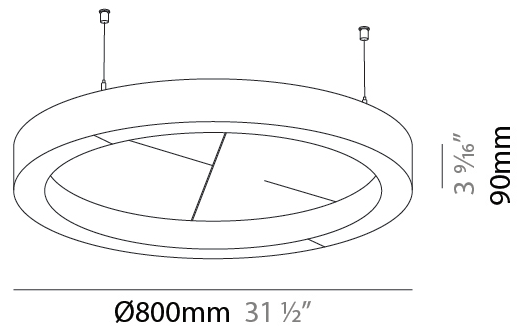

GENERAL

Series: Glorious Slim Acoustic
Brand: Prolicht
Division: Architectural
Mounting Type: Suspension
Mounting Location: Ceiling
Subcategory: Acoustic

PHYSICAL

Shape: Round
Length (mm): 800
Length (in): 31 1/2
Width (mm): 90
Width (in): 3 9/16
Light Distribution: Direct / Indirect
Weight (kg): 9.026
Weight (lbs): 19.90

Diffuser: [PMMA - Opal / Micro-Prism](#)
Fixture Finish: [SSR / BKV / CWI / CRY / HAB / UFT / ITA / RUA / FTG / MYG / LOD / PUS / FRO / FUP / KIA / POP / BLS / SPG / MEY / GOH / GUM / CHC / COM / ABZ / JAG / OBR / MOS / ROR](#)
Accent Finish: [ANC / ASH / BNA / BTC / BZE / CEL / EGG / EVG / FOG / FOS / FST / FUA / IRI / IRO / KHA / LIC / LIM / MER / MSN / MUS / ONX / PEA / PLU / POL / PPY / RAY / ROY / RST / STE / SWD / TAN / TAU](#)
Fixture Material: Aluminum
Cable Details: [2 000mm / 78 3/4" or 6 000mm / 236 1/4" Transparent Cable](#)

ELECTRICAL

Lamp Type: LED (Zhaga Standard)
Input Wattage (W): 77
Total Output Wattage (W): 70
Dimming: [Non-Dimmable](#)
Driver Included: Yes
Driver Location: Integrated
Driver Type: Constant Current - Universal
Driver Class: Class 2
Input Voltage (V): 120 - 277

LED

Color Temperature (°K): [2700 / 3000 / 3500 / 4000](#)
Max. Delivered Lumen (lm): Max 9579
Nominal Lumen (lm): Max 12223
CRI: >90 CRI
Lamp Life (hrs): 50000

OPTICAL

RATINGS AND CERTIFICATIONS

Certified By: CSA Certified to UL and CSA Standards
IP rating: IP20